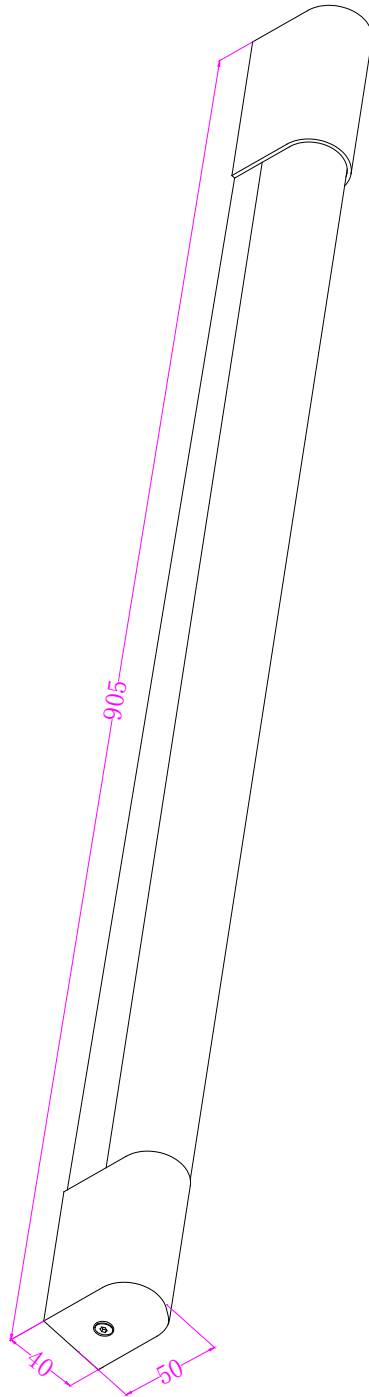

Line drawing of the item (with outline dimensions)

Item number: 04200/09/11

Installation drawing (the same as it in its instruction manual)

Technical details

materials used:	Metal + Plastic
color:	Chrome + Milk white
dimmable and how is the fixture dimmable:	N/A
size:	Height: 5cm Length: 90.5cm Width: 4cm Net Weight: 1.03kg
power requirements:	100-240VAC 50/60Hz
bulb type and maximum Wattage:	LED Max.9W
number of bulbs:	56pcs LED
IP degree:	IP44