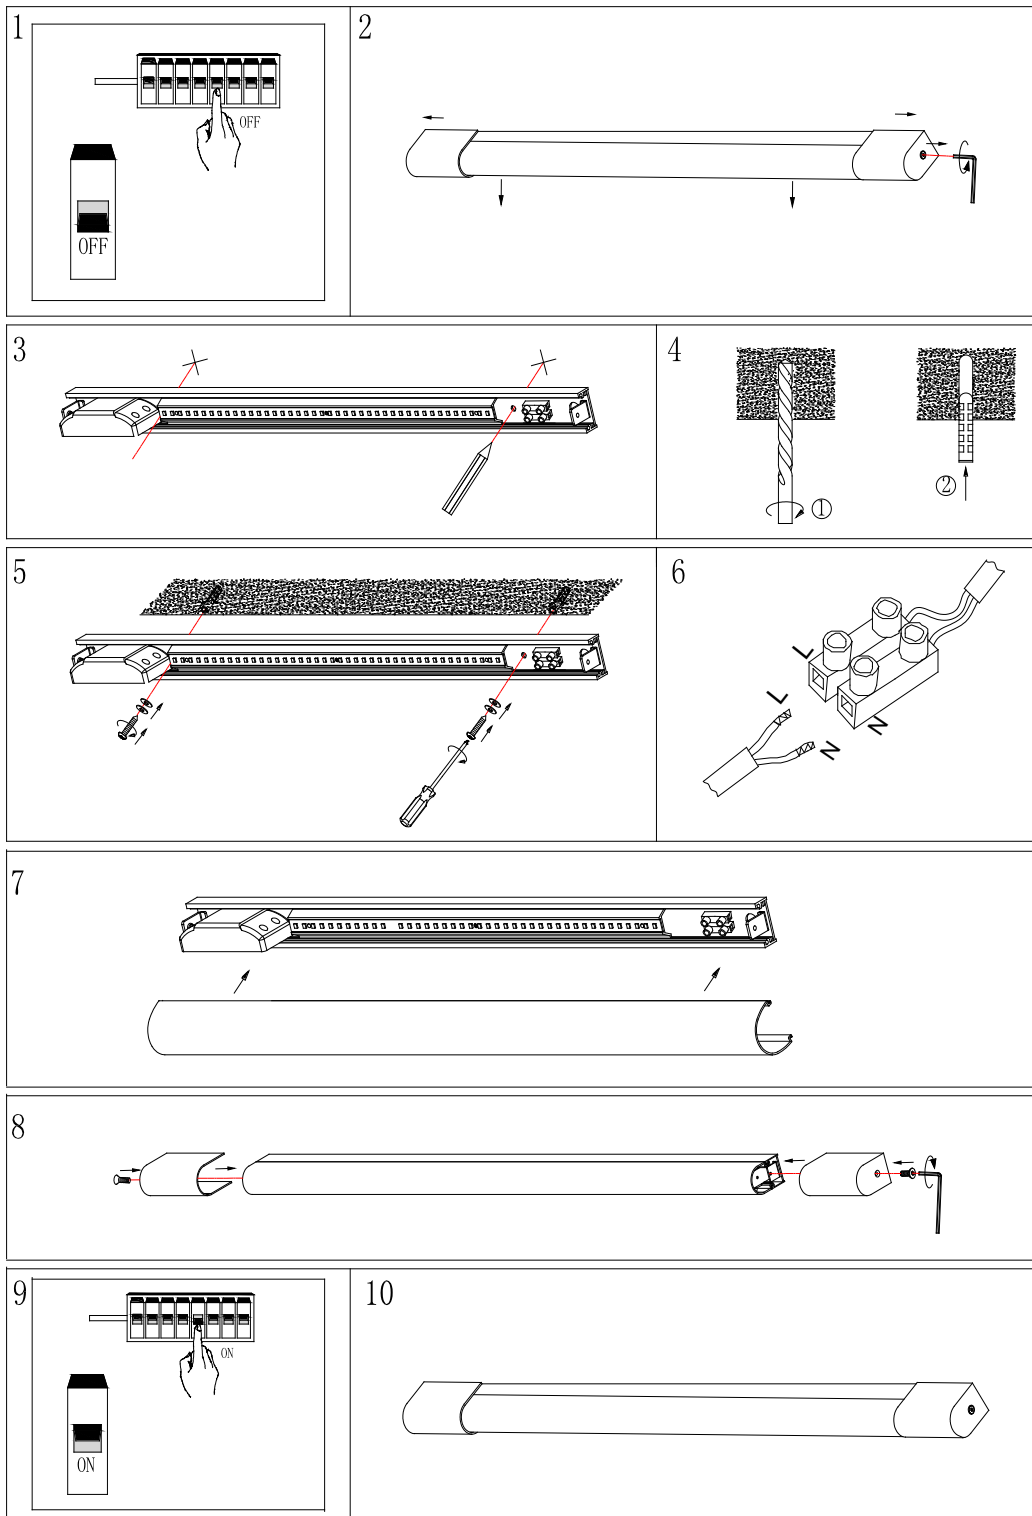

Line drawing of the item (with outline dimensions)

Item number: 04200/09/11

Installation drawing (the same as it in its instruction manual)

Technical details

materials used:	Metal + Plastic
color:	Chrome + Milk white
dimmable and how is the fixture dimmable:	N/A
size:	Height: 5cm Length: 90.5cm Width: 4cm Net Weight: 1.03kg
power requirements:	100-240VAC 50/60Hz
bulb type and maximum Wattage:	LED Max.9W
number of bulbs:	56pcs LED
IP degree:	IP44